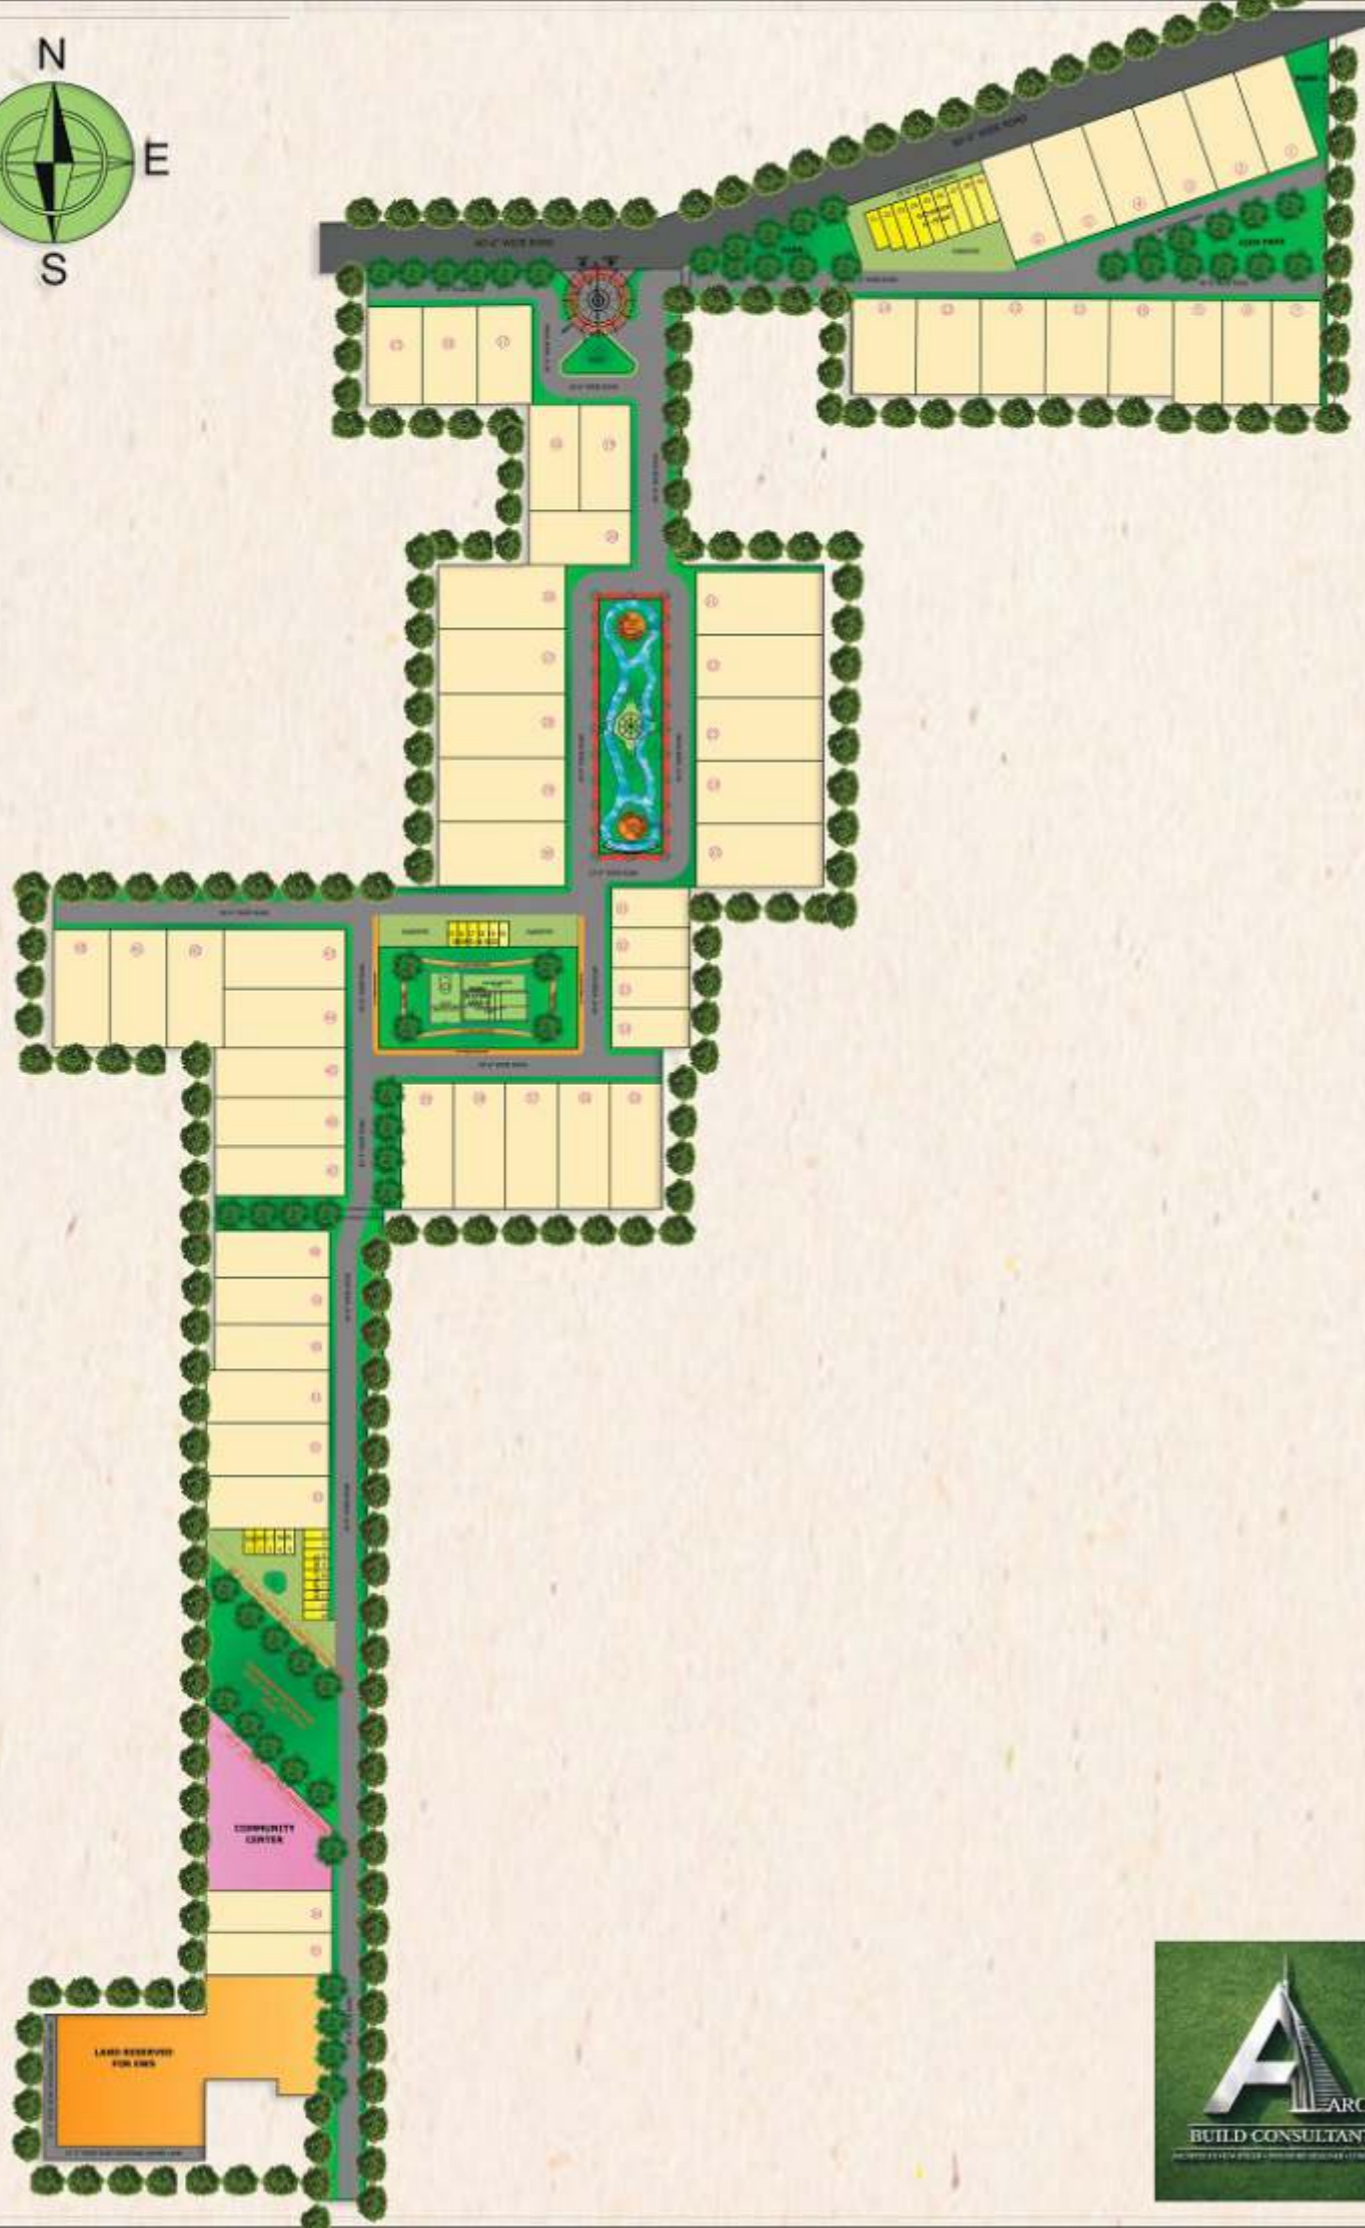

L A U N C H I N G

IRISH TOWN

breathe in forest